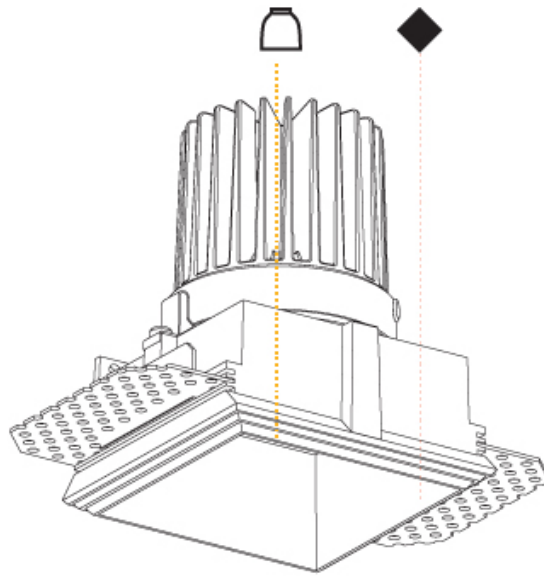

## CAVE SINGLE TRIMLESS

A35704-

PROJECT

TYPE

SPECIFIER

QUANTITY

DATE

A